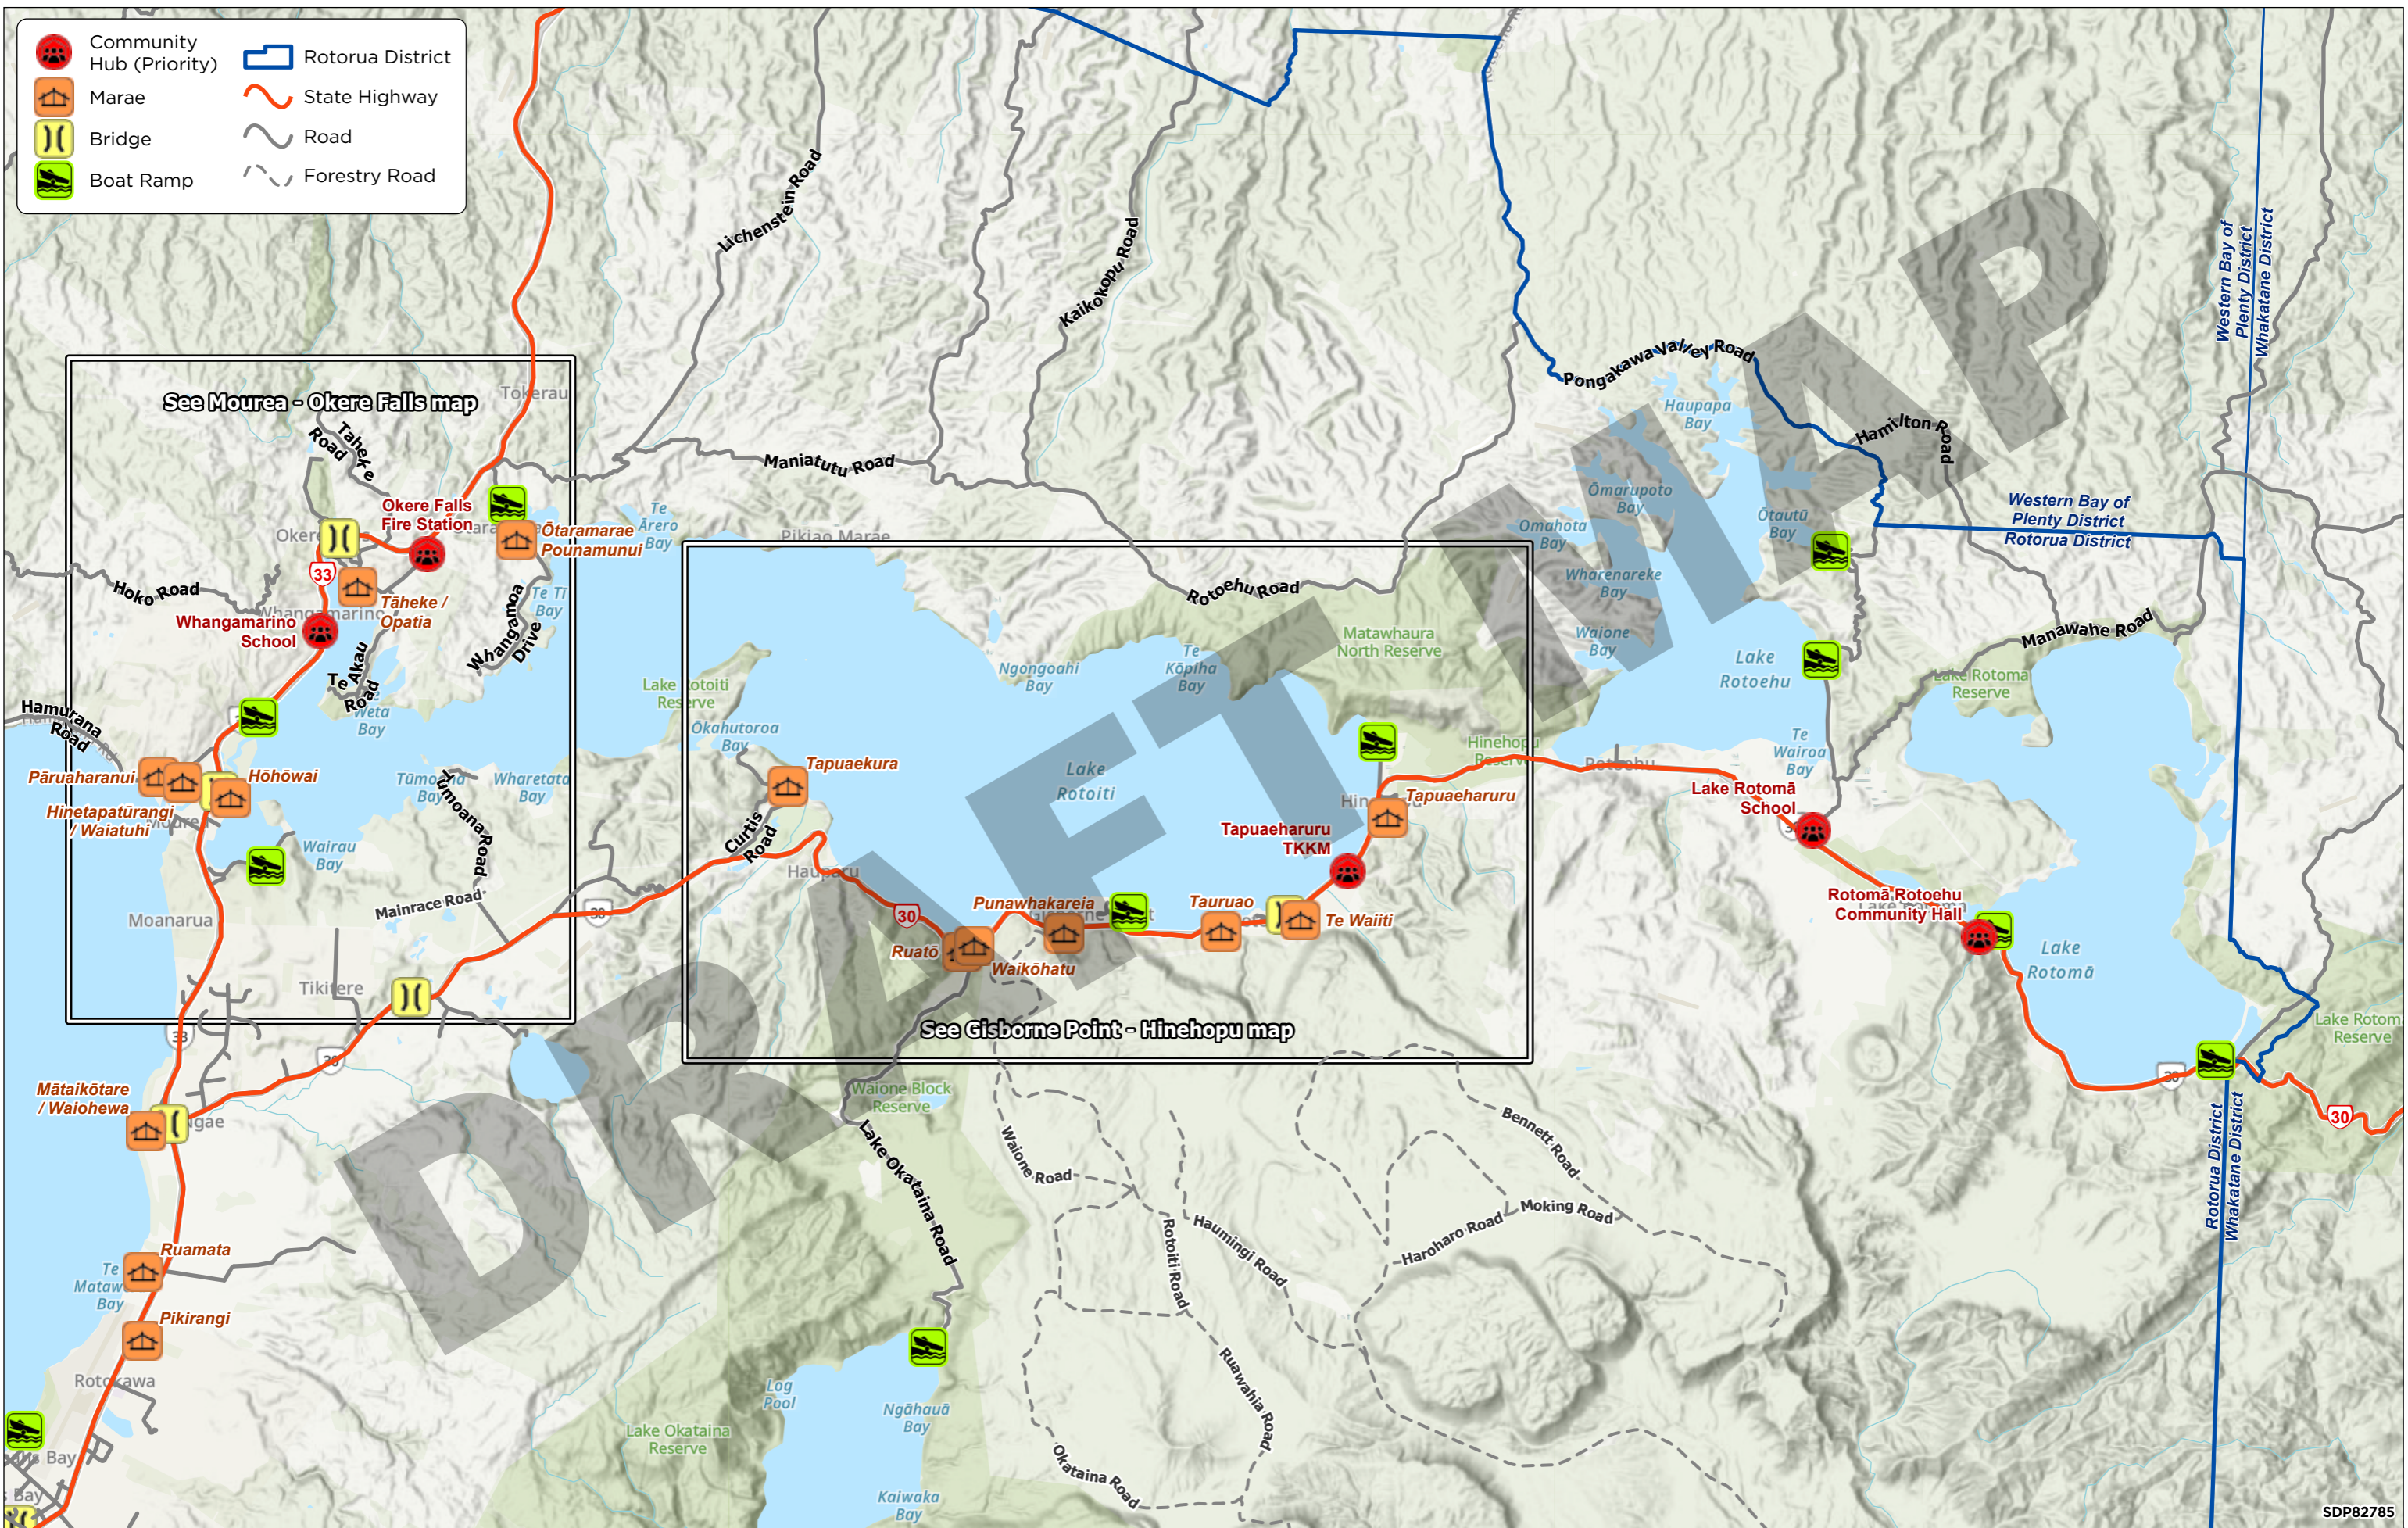

- Community Hub (Priority)
- Marae
- Bridge
- Boat Ramp
- Rotorua District
- State Highway
- Road
- Forestry Road

Lake Rotoiti Community Response Plan

ROTORUA
LAKES COUNCIL